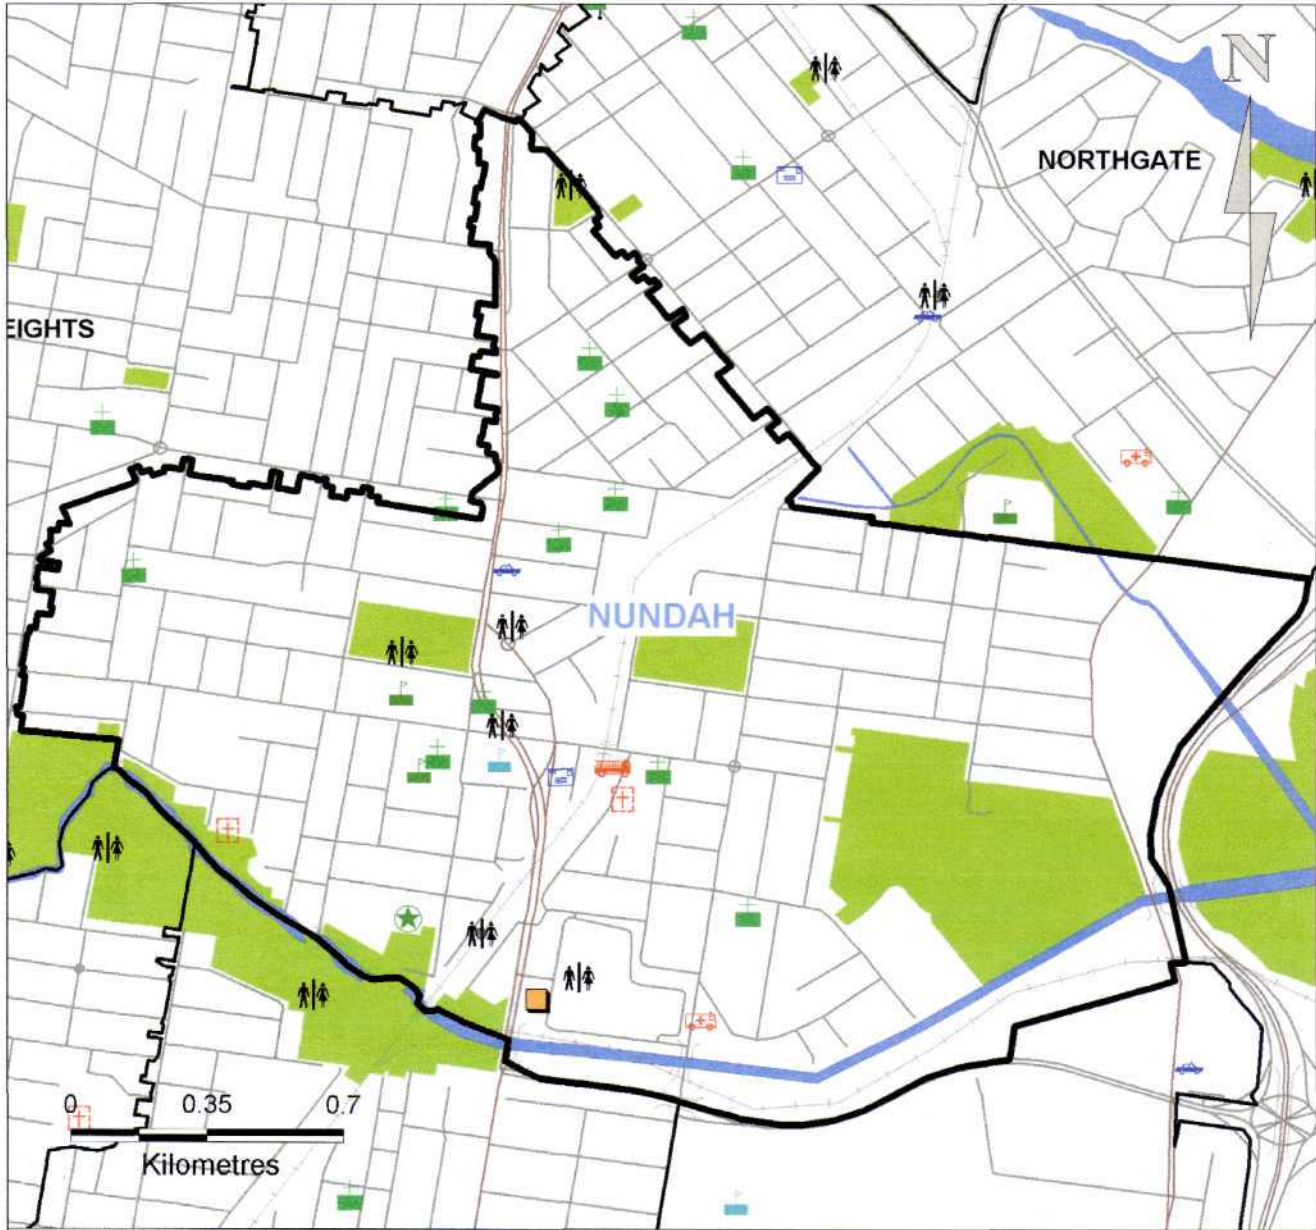

Nundah

Strata Realty
 1/230 Melton Road, Nundah
 Queensland 4012 Australia
 Ph: (07) 32664259
 Fax: (07) 32668258
 Email: info@stratarealty.com.au
 http://www.stratarealty.com.au

Area Map

Shopping Centres: - Regional	Public Toilet	Bowling Centre	Special School	Fire Station
- Sub-regional	Sport Facility	Swimming Centre	University	Post Office
- Neighbourhood	Tennis Courts	Boat Ramp	Library	Rifle Range
Mine Or Quarry	Cricket	Recreation/Entertainment	Place Of Worship	Ambulance Station
Caravan Park / Camping	Soccer Field	Pre-school	Health Service	Nursing/Retire. Home
Power Station	Hockey	Primary School	Hospital	Police Station
Tourism	Basketball / Netball	Combined School	Zoo / Nature Reserve	Government Admin.
Museum	Golf Course	High School	Beach	Foreign Gov. Represent.
SES Unit	Bus Depot / Train Station	Technical/Business / Trade College	Racecourse	Defence
Airport	Helipad	Waste Disposal	Cemetery / Crematorium	Ferry Terminal